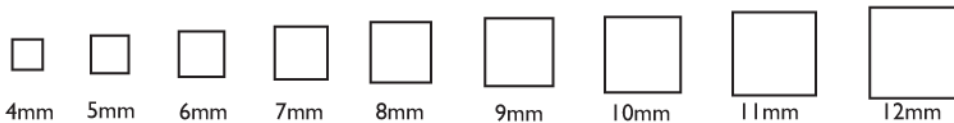

Pony Bead Store

www.ponybeadstore.com • 1. 888. 479. 2022

*****NOT ACCURATE IF VIEWED ON SCREEN,
TO ENSURE ACCURACY, PRINT ON
8.5 X 11" PAPER AT CORRECT SCALE**

Cube Shape Beads

Round Beads

Miscellaneous Shapes

Use this scale to check your print.

Do not scale or resize this page when printing, or the sizes will not be accurate.

1 cm = 10mm
1 in = 2.54 cm

Designing a craft project?

See pictures and ideas at our website
www.ponybeadstore.com