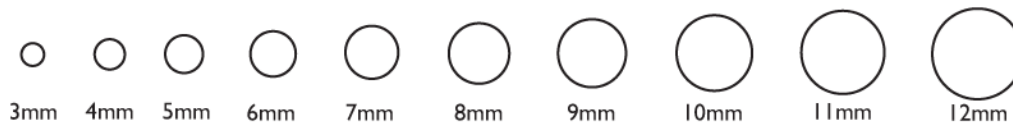

Pony Bead Store

www.ponybeadstore.com • 1. 888. 479. 2022

*****NOT ACCURATE IF VIEWED ON SCREEN,
TO ENSURE ACCURACY, PRINT ON
8.5 X 11" PAPER AT CORRECT SCALE**

Cube Shape Beads

Round Beads

Miscellaneous Shapes

Use this scale to check your print.

Do not scale or resize this page when printing, or the sizes will not be accurate.

1 cm = 10mm
1 in = 2.54 cm

Designing a craft project?

See pictures and ideas at our website
www.ponybeadstore.com